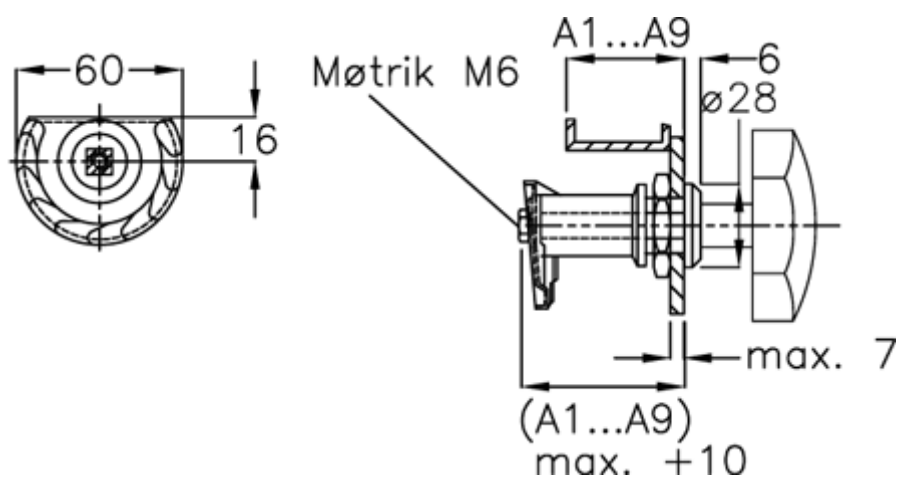

Data Sheet

Article number: 209180451
Description: E+G Door lock
GN 119-SG-A5-NI

Measures

Door + frame thickness = 37-45
Measure type = A5